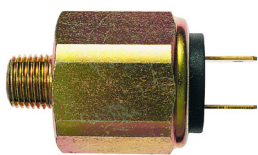

INTERRUPTOR LUZ DE FREIO

Código: RHO 320
Fabricante: 3 RHO
Aplicação: mb caminhao/
onibus fiat caminhao/onibus